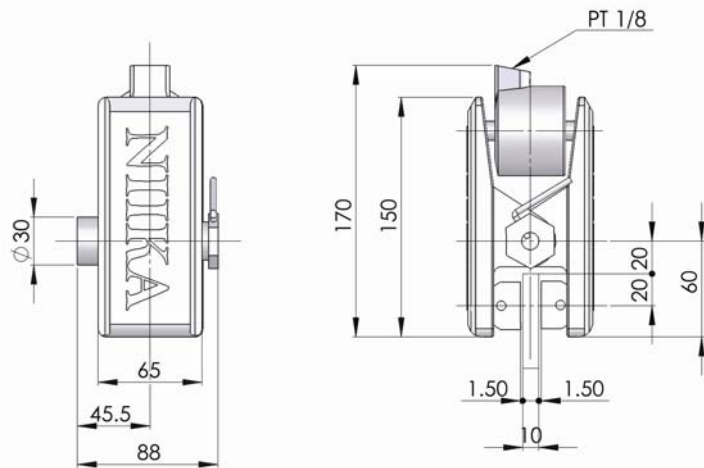

DBZ-10A AIR Disc Brake