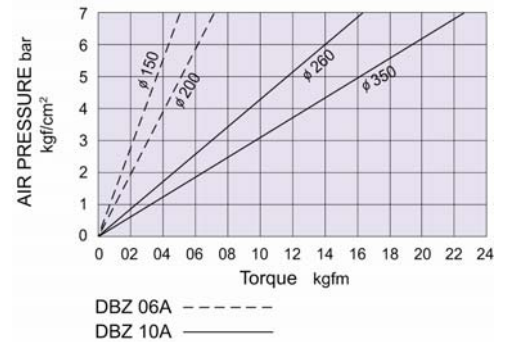

### TORQUE VERSUS PRESSURE

DISC DIA mm